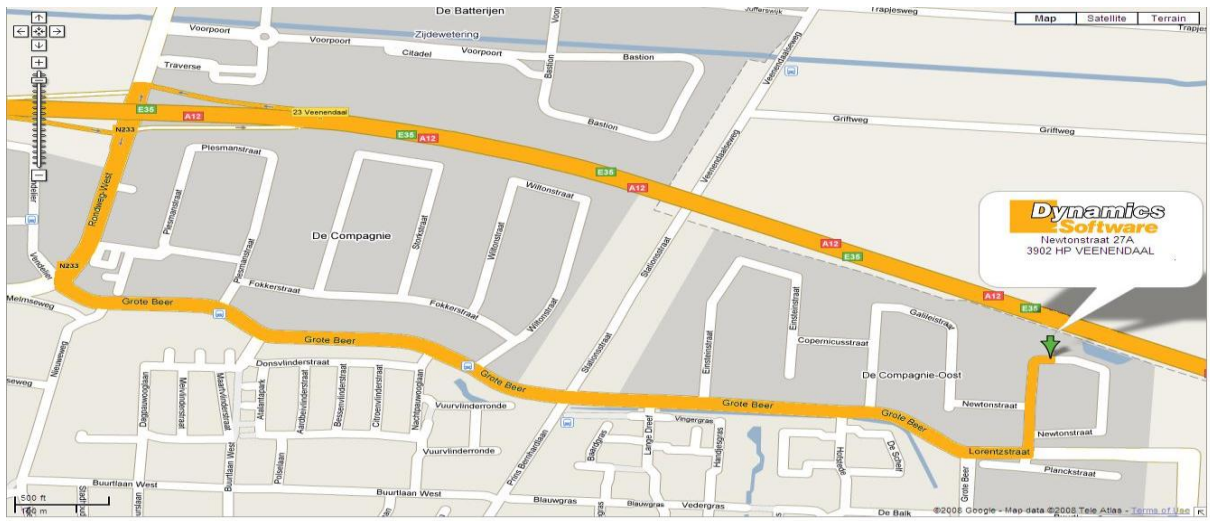

Route Description

Route coming from Utrecht highway A12

- Highway A12 direction Arnhem, take exit 23, Veenendaal
- Turn right at traffic lights
- Turn left at large crossroad with traffic lights ("Industrieterrein Compagnie")
- Follow this road ("Grote Beer")
- Straight ahead crossroad with traffic lights
- Turn left after 3^e road on your left, keep turn left ("Lorentzstraat"), passing Ford Garage
- Turn left at first possibility ("Newtonstraat")
- After 50 meter, turn right ("Newtonstraat")
- After the curve you will find our location at the right. Please park within the gates in front of the entrance.

Route coming from Arnhem, Ede highway A12 or A30

- Highway A12 direction Utrecht, exit 23, Veenendaal
- Turn left at traffic lights
- Turn left at large crossroad with traffic lights ("Industrieterrein Compagnie")
- Same route as coming from Utrecht. See above